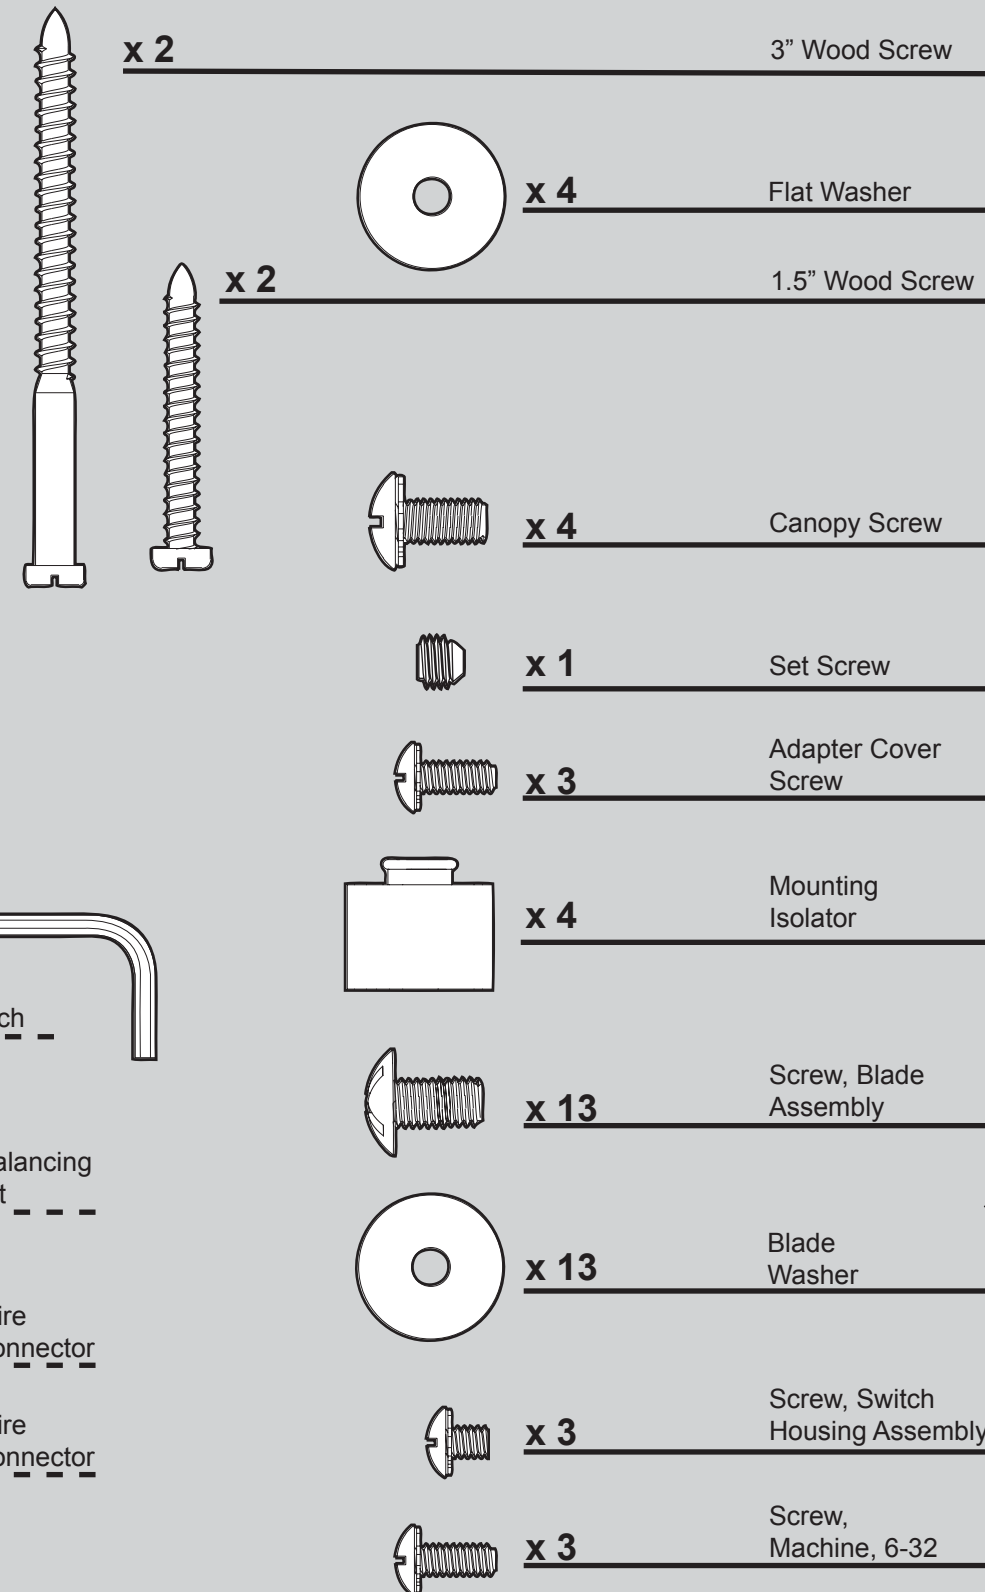

Hardware

(Drawn to Scale)

Fan Parts

(Not Drawn to Scale)

Hunter

Using this Parts Guide, make sure all parts are included in the box. If parts are missing, DO NOT RETURN

THIS ITEM TO THE STORE, call 888-830-1326 for assistance.
THIS PARTS GUIDE IS FOR REFERENCE ONLY.
REFER TO THE INSTALLATION MANUAL FOR FULL ASSEMBLY INSTRUCTIONS.

Parts List		Model #	21806	21807
		Asm. Dwg. #	99432-01	99432-02
		Finish	Brushed Nickel	Blackened Bronze
Item Name	Qty	Part #	Part #	Part #
* Hanging System Kit	1	99507-01	99507-02	
Canopy				
Canopy Trim Ring				
Setscrew				
Canopy Screw				
Wood Screw 1.5"				
Wood Screw 3"				
Flat Washer				
Mounting Isolator				
Hanger Ball / Downrod Assembly	1	87942-07	87942-07	
Switch Housing Assembly	1	98602-01	98602-02	
Switch Housing Mounting Plate	1	88415-03	88415-03	
Adapter Cover	1	76673-01	76673-01	
Adapter Cover Grommet	1	74392-01	74392-01	
Allen Wrench	1	64801-01	64801-01	
Blade Iron Set	1	99433-03	99433-03	
Blade Set	1	77325-47	77325-48	
Washer, Blade Assembly	13	64977-01	64977-01	
Blade Assembly Screw	13	74510-26	74510-26	
Hardware Kit	1	99432-00-860	99432-00-861	
Screw, Machine, 6-32				
Wire Connector				
Screw, Switch Housing Assembly				
Balancing Kit	1	65666-01	65666-01	
Remote Control Receiver	1	89532-01	89532-01	
Remote Control Transmitter	1	99600-01	99600-01	
12 Volt Battery (23A)	1	64833-01	64833-01	
Remote Control Cradle	1	G1293-01	G1293-01	
Light bulb / Bulb	1	67001-01	67001-01	
Globe/Shade	1	89143-01	89143-02	

Materiales

(no dibujados a escala)

x 4

3" Tornillo, de madera

Arandela, plana

1.5" Tornillo, de madera

x 4

Tornillo, de campana

x 1

Tornillo prisionero

x 3

Tornillo, cubierta del adaptador

x 4

Aislador de montaje

x 1 Llave, Allen

x 1 Kit de equilibrado